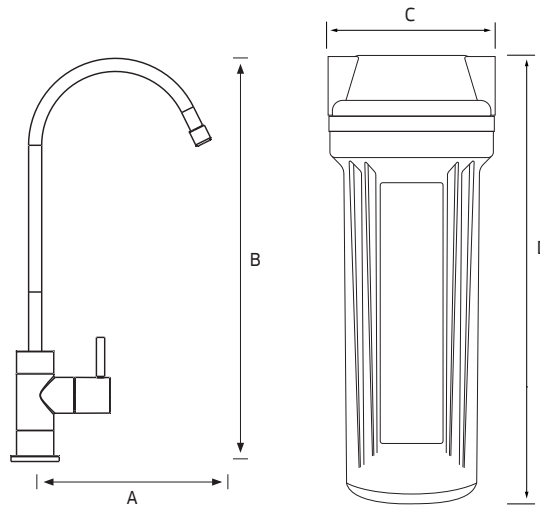

+SIB1 depicted (no pressure limiting valve). To order with pressure limiting valve, order code SIB1-PL.

FAUCET

A	B
122 mm	292 mm

HOUSING

C	D
170 mm	330 mm

GENERAL INFO

DESIGNED FOR MAINS / TOWN WATER

Undersink Filter System with Long Reach Faucet

The Puretec SIB1 Series provides clear, great tasting water, removing chlorine, harmful chemicals, taste, odour, sediment, Giardia and Cryptosporidium cysts.

SPECIFICATIONS

Model Number:	SIB1	SIB1-PL
Pressure Limiting Valve:	Not Included	Included
Replacement Cartridge:	EC951	EC951
Min/Max Flow:	0 - 14 Lpm	0 - 14 Lpm
Min/Max Temperature:	0 - 30 °C	0 - 30 °C
Min/Max Pressure:	100 - 860 kPa	100 - 860 kPa
Micron Rating:	0.5 micron*	0.5 micron*
Connection:		
Hose:	¼" Quick Connect	¼" Quick Connect
Tee:	½" BSP (15 mm)	½" BSP (15 mm)
Tap Hole:	12.5 mm	12.5 mm
Warranty:	1 year^	1 year^